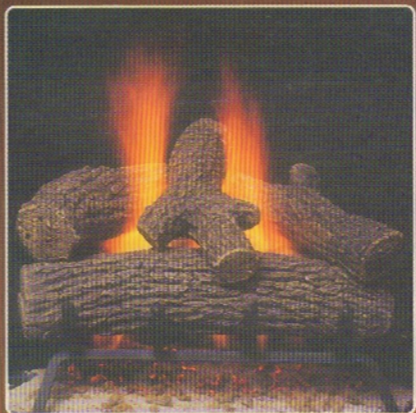

# *Oak Ridge*

VENTED RADIANT HEAT GAS LOGS

*Oak Ridge 18"*

*Split Oak 24"*

*Majestic Oak 24"*

Enjoy the natural and realistic look of a wood fire by using Oakridge Gas Logs, without the hassle of a wood fire. Each log is individually hand-crafted from actual oak logs using high temperature ceramic aggregates. Logs are hand painted using four color coats to simulate a realistic, seasoned classic log look.

**General Specifications:**  
(other sizes available)

MODEL	18"	24"	30"
RADCO BTU/hr Input (NG)	46,000	57,000	80,000
RADCO BTU/hr Input (LP)	46,000	57,000	80,000
Number of logs per set	5	6	7
Majestic Oak No. of logs per set	6	7	8
Fireplace opening DIMS (W-H-D)	24/16/14	30/16/14	32/16/14