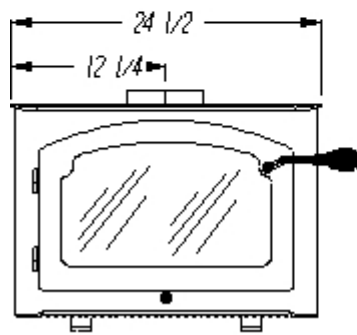

# GENERAL UNIT DIMENSIONS SIERRA WOOD BURNING INSERTS

5061 Brooks St., Ste. B  
Montclair, CA 91763  
(800)-527-4790  
Fax (800)-758-2929

[www.sierraproductsinc.net](http://www.sierraproductsinc.net)

SIERRA MODEL  
5300 "CRICKET"