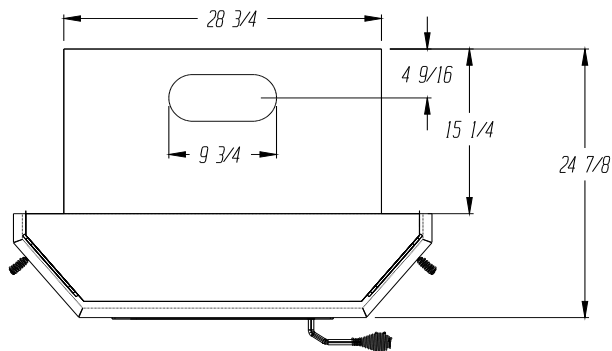

# GENERAL UNIT DIMENSIONS SIERRA WOOD BURNING INSERTS

5061 Brooks St., Ste. B  
Montclair, CA 91763  
(800)-527-4790  
Fax (800)-758-2929

[www.sierraproductsinc.net](http://www.sierraproductsinc.net)

SIERRA MODEL  
5300 "CRICKET"