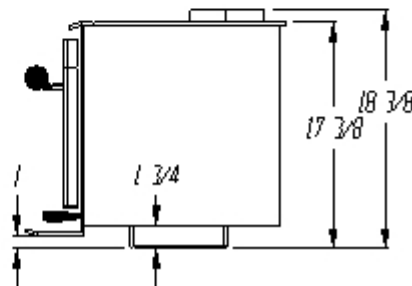

# GENERAL UNIT DIMENSIONS SIERRA WOOD BURNING INSERTS

5061 Brooks St., Ste. B  
Montclair, CA 91763  
(800)-527-4790  
Fax (800)-758-2929

[www.sierraproductsinc.net](http://www.sierraproductsinc.net)

SIERRA MODEL  
5300 "CRICKET"