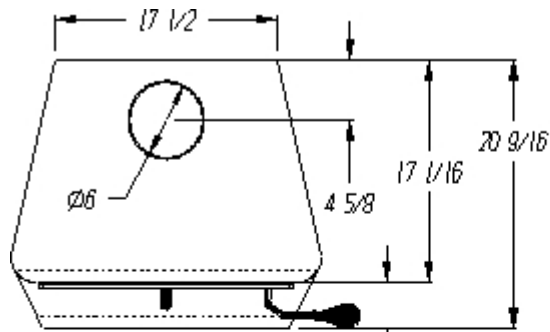

# GENERAL UNIT DIMENSIONS SIERRA WOOD BURNING INSERTS

5061 Brooks St., Ste. B  
Montclair, CA 91763  
(800)-527-4790  
Fax (800)-758-2929

[www.sierraproductsinc.net](http://www.sierraproductsinc.net)

SIERRA MODEL  
5300 "CRICKET"